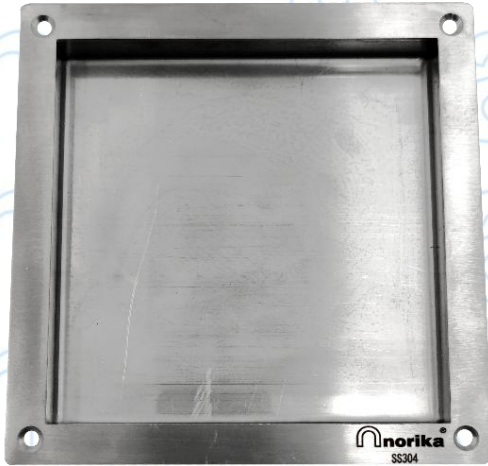

**STAINLESS STEEL 304L
DECORATIVE SMARTDRAIN
URINAL TRAP COVER**

CROSS SECTIONAL VIEW

INSTALLATION EFFECT

TOP VIEW

COMPONENT PARTS

PARTS	MATERIAL
Drain	AISI304L
Gasket	NBR

STANDARD SPECIFICATIONS

SKU	SURFACE	L (mm)	D (mm)	d (mm)	T (mm)	WEIGHT (kg)	PCS/CTN
SMARTDRAIN-U150	Hairline	150	134	125	19	0.305	20