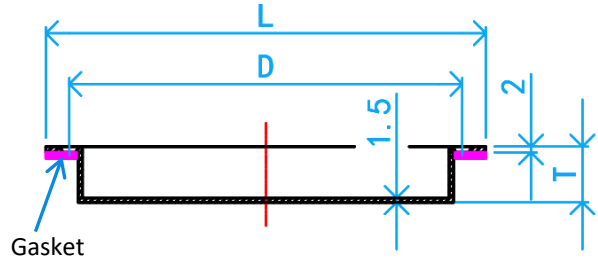

**STAINLESS STEEL 304L
DECORATIVE SMARTDRAIN
URINAL TRAP COVER**

CROSS SECTIONAL VIEW

INSTALLATION EFFECT

TOP VIEW

COMPONENT PARTS

PARTS	MATERIAL
Drain	AISI304L
Gasket	NBR

STANDARD SPECIFICATIONS

SKU	SURFACE	L (mm)	D (mm)	d (mm)	T (mm)	WEIGHT (kg)	PCS/CTN
SMARTDRAIN-U150	Hairline	150	134	125	19	0.305	20