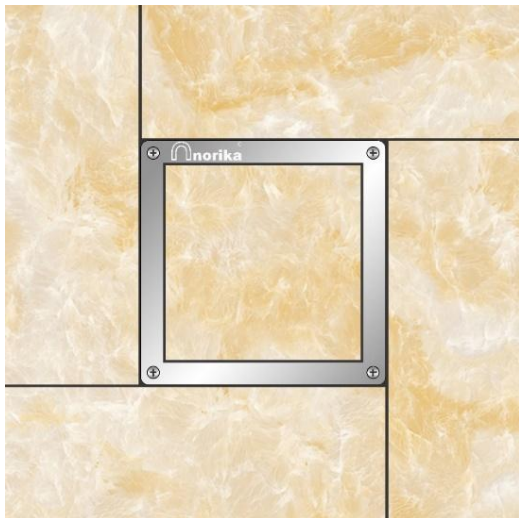

**STAINLESS STEEL 304L
DECORATIVE SMARTDRAIN
URINAL TRAP COVER**

CROSS SECTIONAL VIEW

INSTALLATION EFFECT

TOP VIEW

COMPONENT PARTS

PARTS	MATERIAL
Drain	AISI304L
Gasket	NBR

STANDARD SPECIFICATIONS

SKU	SURFACE	L (mm)	D (mm)	d (mm)	T (mm)	WEIGHT (kg)	PCS/CTN
SMARTDRAIN-U150	Hairline	150	134	125	19	0.305	20