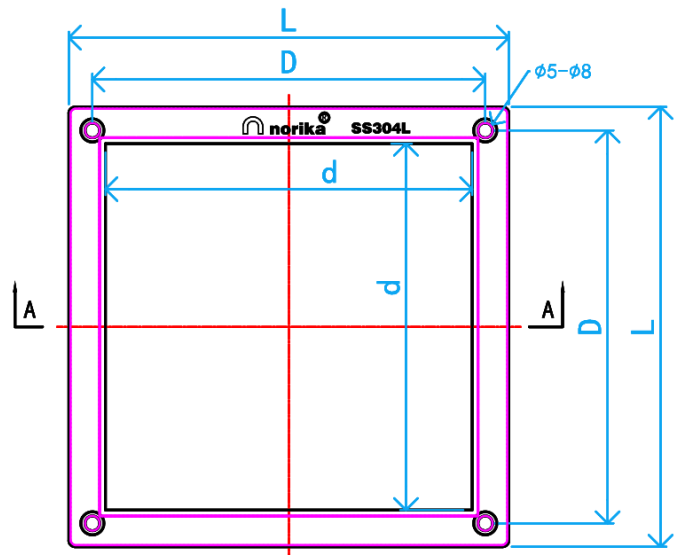

**STAINLESS STEEL 304L
DECORATIVE SMARTDRAIN
URINAL TRAP COVER**

CROSS SECTIONAL VIEW

INSTALLATION EFFECT

TOP VIEW

COMPONENT PARTS

PARTS	MATERIAL
Drain	AISI304L
Gasket	NBR

STANDARD SPECIFICATIONS

SKU	SURFACE	L (mm)	D (mm)	d (mm)	T (mm)	WEIGHT (kg)	PCS/CTN
SMARTDRAIN-U150	Hairline	150	134	125	19	0.305	20